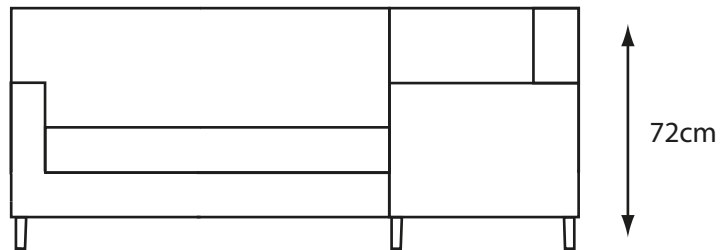

Venice Fully Upholstered Modular Dining Set with Adjustable Table

Venice Texteline Footstool

Venice 90cm Casual Dining Table