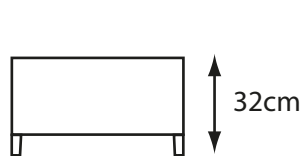

Venice Fully Upholstered Modular Dining Set with Adjustable Table

Venice Texteline Footstool

Venice 90cm Casual Dining Table