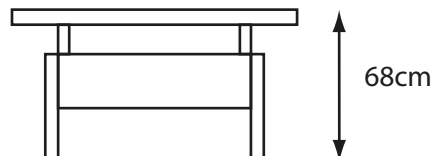

Venice Fully Upholstered Modular Dining Set with Adjustable Table

Venice Texteline Footstool

Venice 90cm Casual Dining Table